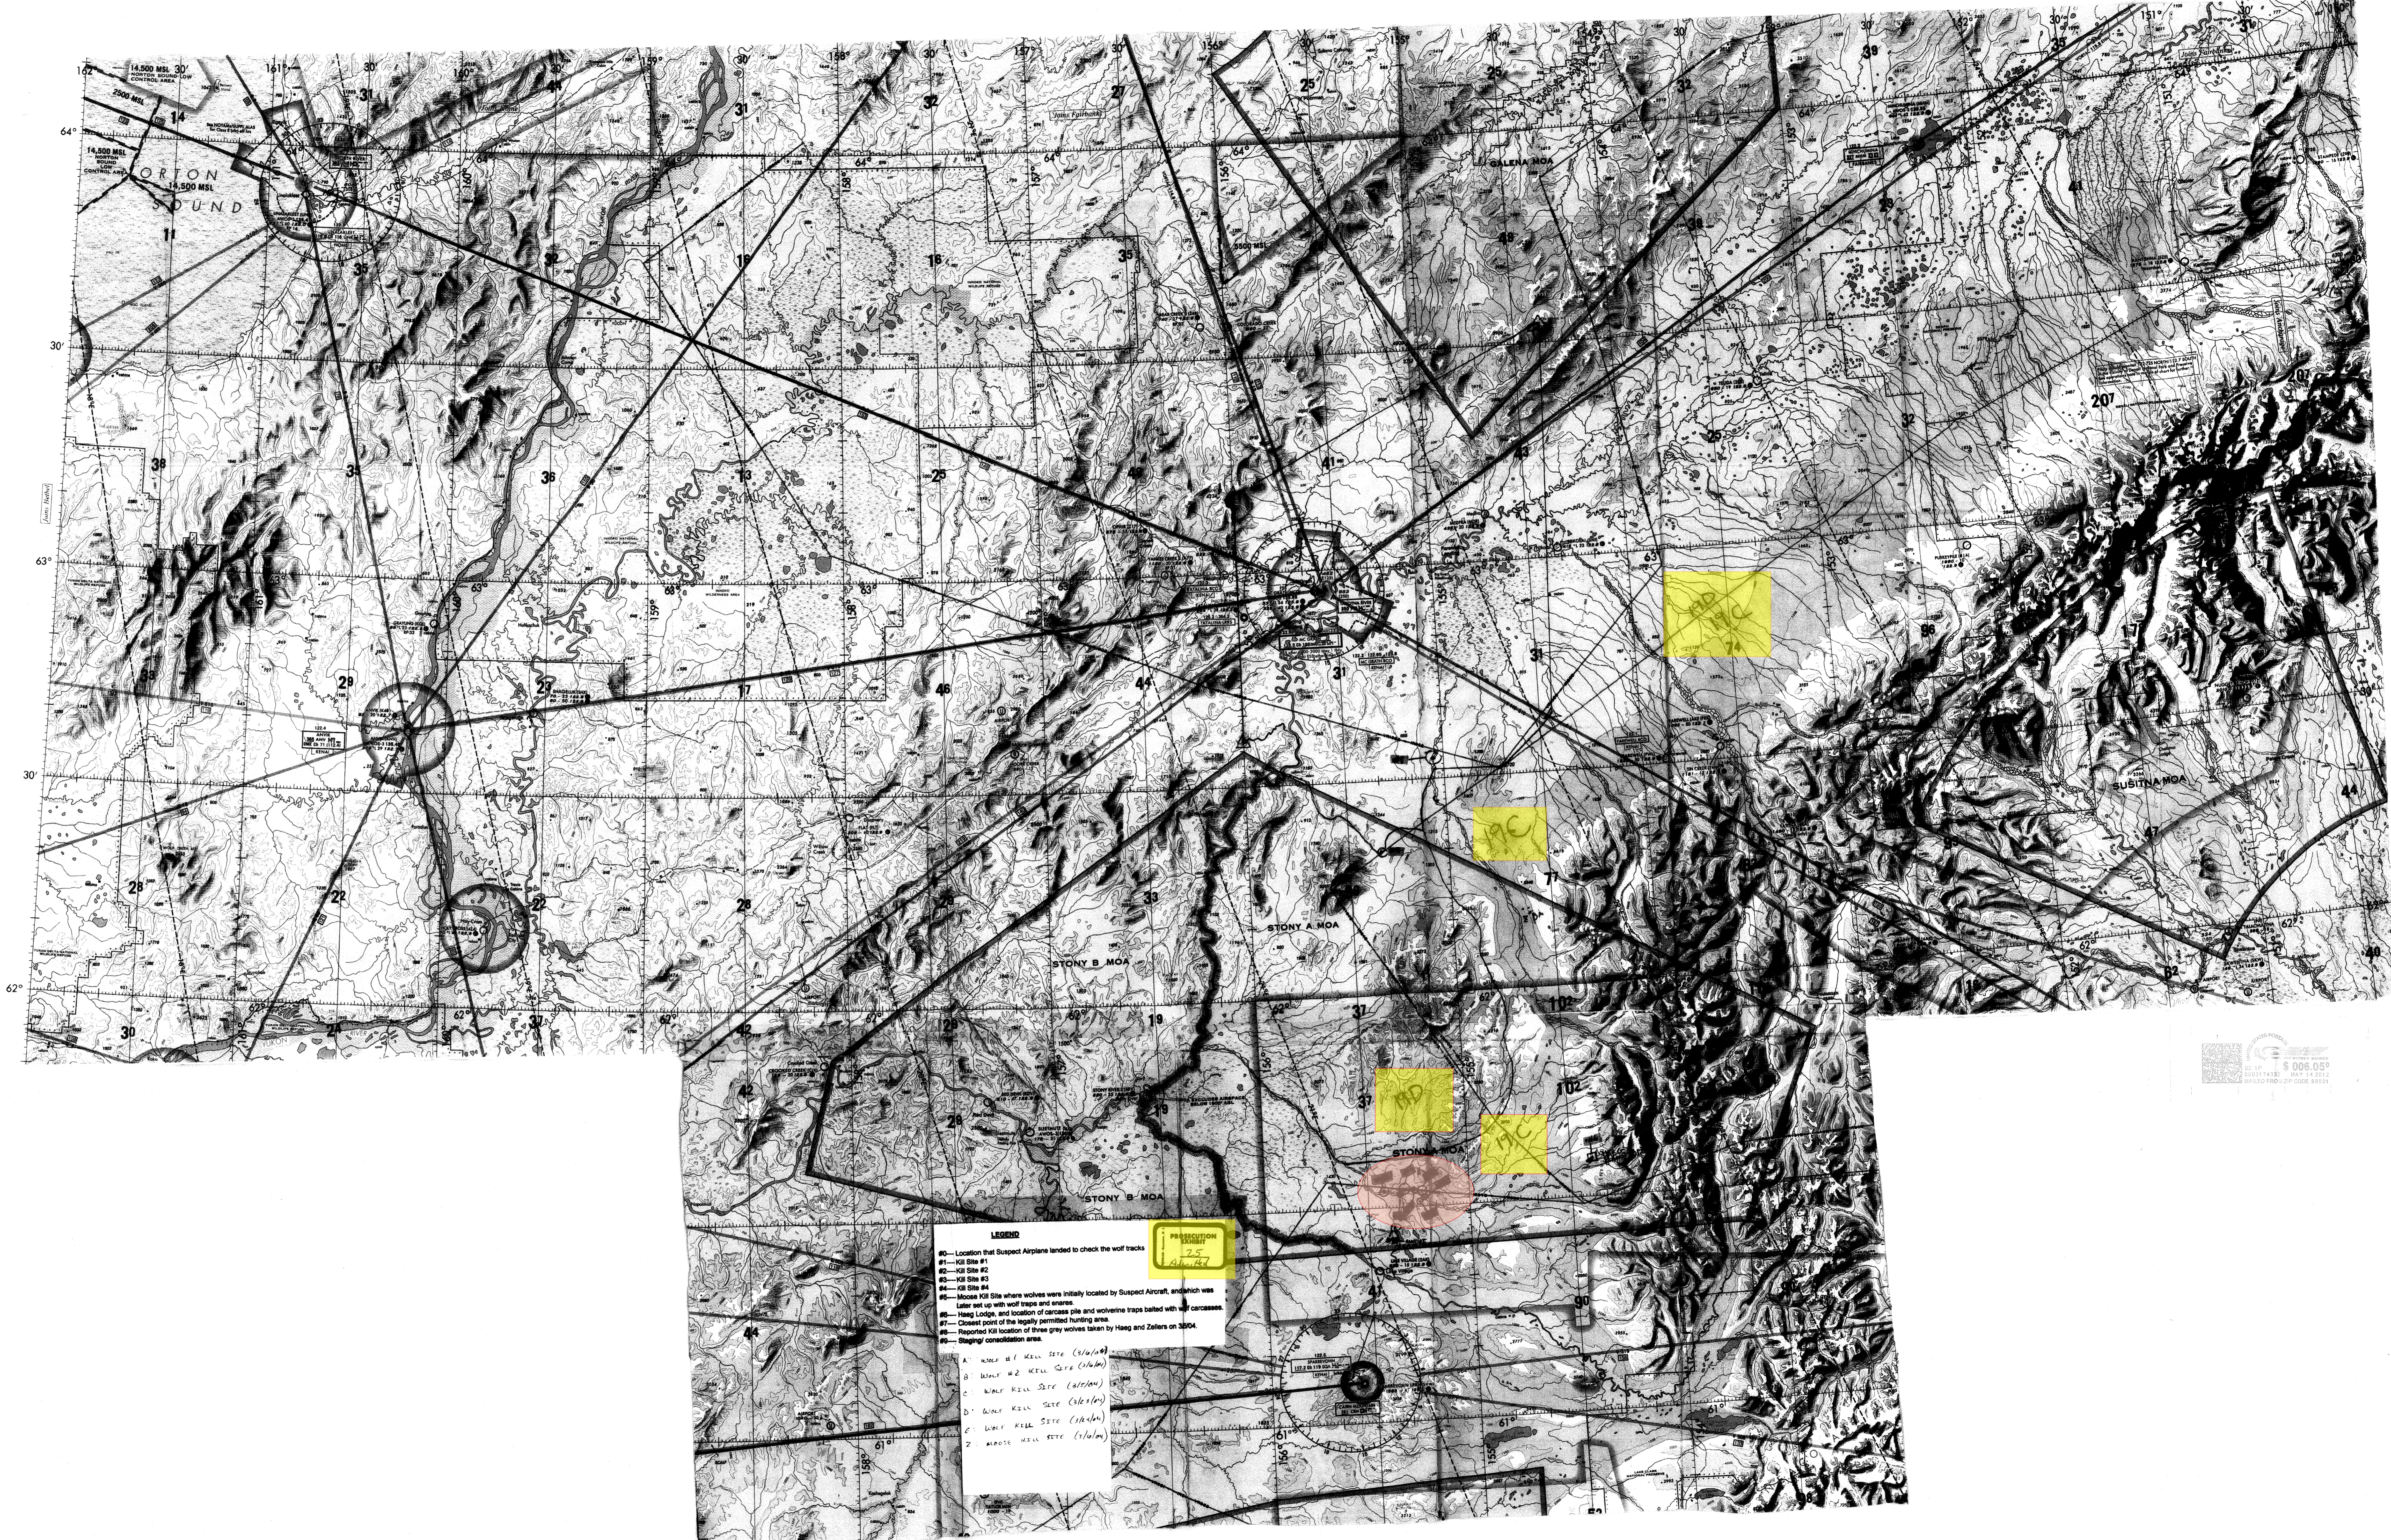

MCGRATH LEGEND

AIRPORTS

COMMUNICATIONS

RADIO AIDS TO NAVIGATION AND COMMUNICATION DEVICES

AIRPORT TRAFFIC SERVICE AND AIRSPACE INFORMATION

TOPOGRAPHIC INFORMATION

OBSTACLES

UNDESIRABLE TERRAIN

RESERVED AIRSPACE

UNDESIRABLE TERRAIN

RESERVED AIRSPACE

MCGRATH SECTIONAL AERONAUTICAL CHART
SCALE 1:500,000

Latest Control Data: Precision Barometric Pressure 29.92 in Hg
Magnetic Variation: 10° 00' E (1985)
Magnetic Deviation: 10° 00' E (1985)
Magnetic Declination: 10° 00' E (1985)

CONTOUR INTERVAL: 40-23593
1000 feet
Intermediate contours shown at 500 foot intervals
Auxiliary contours shown at 250 foot intervals

HIGHEST TERRAIN: 3200
Elevation of 3200 feet = 12100 feet

Sea level = 0
Elevation of 3200 feet = 12100 feet

UNDESIRABLE TERRAIN: 1000 feet
Elevation of 1000 feet = 3000 feet

RESERVED AIRSPACE: 1000 feet
Elevation of 1000 feet = 3000 feet

UNDESIRABLE TERRAIN: 1000 feet
Elevation of 1000 feet = 3000 feet

RESERVED AIRSPACE: 1000 feet
Elevation of 1000 feet = 3000 feet

PROSECUTION
7.5
Alaska